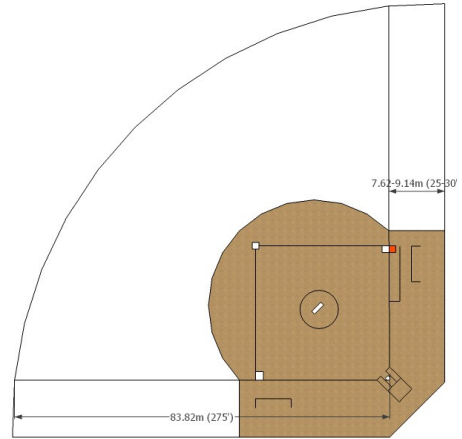

SOFTBALL FIELD DIMENSIONS

Slowpitch Dimensions (Adult)

Playing Field Dimensions

Mixed Bases 19.81m (65')
 Pitching 15.24m (50')
 Home Run 83.82m (275')

Slowpitch Dimensions (Youth)

Above 14 Bases 19.81m (65')
 Pitching 15.24m (50')
 Under 14 Bases 19.81m (65')
 Pitching 14.02m (46')
 Under 12 Bases 18.29m (60')
 Pitching 12.19m (40')
 Under 10 Bases 16.76m (55')
 Pitching 10.97m (35')

Playing Field Dimensions

Home Plate Detail